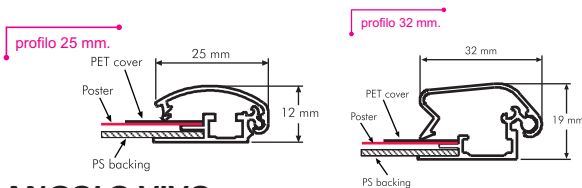

Snap frames for presentation of posters and full colour prints. Mounting the posters is very easy; open the snap frames and remove the PVC sheet. Now place the poster in the frame, cover it with the transparent PVC sheet and close the snap frame. Snap frames, ideal for posters. Natural silver anodised, mitred or round corner. Each frame includes the wall fixing parts. Each frame is packed individual in a carton box.

ANGOLO TONDO

CORNICI A SCATTO - angolo tondo / SNAP FRAMES round corner

codice item code	dimensione poster poster size	area a vista visible part	profilo extrusion	peso weight	prezzo unitario unit price
100001	A4 - 21x29.7 cm.	19x27.7 cm.	25 mm.	kg. 0,5 ca.	
100002	A3 - 42x29.7 cm.	27.7x40 cm.	25 mm.	kg. 0,8 ca.	
100003	B2 - 50x70 cm.	48x68 cm.	25 mm.	kg. 1,3 ca.	
100004	B1 - 70x100 cm.	68x98 cm.	32 mm.	kg. 3,3 ca.	
100005	B0 - 100x140 cm.	98x138 cm.	32 mm.	kg. 6,12 ca.	

cornici a scatto con tasche Vision

cornici a scatto applicate su una fermata della metropolitana

ANGOLO VIVO

CORNICI A SCATTO - angolo vivo / SNAP FRAMES mitred corner

codice item code	dimensione poster poster size	area a vista visible part	profilo extrusion	peso weight	prezzo unitario unit price
100010	A4 - 21x29.7 cm.	19x27.7 cm.	25 mm.	kg. 0,5 ca.	
100011	A3 - 42x29.7 cm.	27.7x40 cm.	25 mm.	kg. 0,8 ca.	
100012	B2 - 50x70 cm.	48x68 cm.	25 mm.	kg. 1,3 ca.	
100013	B1 - 70x100 cm.	68x98 cm.	32 mm.	kg. 3,3 ca.	
100014	B0 - 100x140 cm.	98x138 cm.	32 mm.	kg. 6,12 ca.	