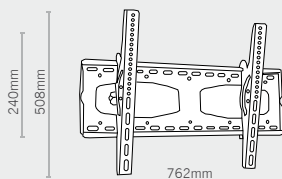

information

tv-mount for flatscreen
screen size: 30" - 62"
inclination: +10°/- 0°
max load: 75kg

tv rack soistes

1 SOTVR1800

tv rack, 1pc

tv wall

MADE IN CHINA quality control by KD

IT tv wall per il montaggio diretto a parete di schermi piatti, in metallo verniciato a polvere color nero con livella a bolla integrata.

DE der tv wall zur direkten wandmontage von flachbildschirmen in schwarz mit integrierter wasserwaage.

EN tv wall for direct wall mounting of flat screens in black coated metal and with integrated spirit level.

information

tv-mount for flatscreen
screen size: 30" - 62"
inclination: +10°/- 0°
max load: 75kg
wall distance: 50mm

tv wall

2 SOTVWSZ

tv wall support black, 1pc