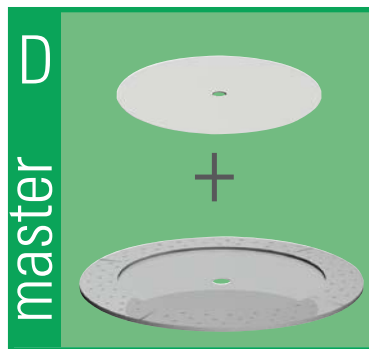

base | basis | base		
C	STE330SZ	ST330VE	
	nero/schwarz/black	vetro/glas/glass	
	eco	STE330LG	STE330CM
	grigio chiaro /lichtgrau/ light grey	cromo/chrom/chrome	

eco base:
a causa della diminuzione del peso, lunghezza del nastro max. 2,5m
aufgrund des geringeren gewichts gurtzug max. 2,5m
due to the reduced weight webbing pullout is max. 2,5m